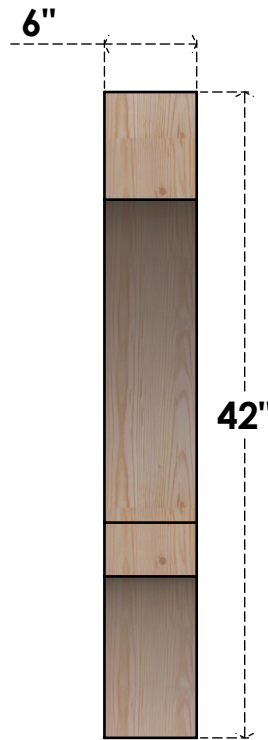

BRC06X42X42BOA00RDF

6"W X 42"D X 42"H BALBOA ROUGH SAWN BRACE, DOUGLAS FIR

SIDE

FRONT

EKENA MILLWORK
 2300 WEST MAIN ST.
 CLARKSVILLE, TX 75426
 TOLL FREE: 866-607-0453
 WWW.EKENAMILLWORK.COM

NOTES

1. INSTALLATION TO BE COMPLETED IN ACCORDANCE WITH MANUFACTURER'S SPECIFICATIONS.
2. DRAWING MAY NOT BE TO SCALE
3. THIS DRAWING IS INTENDED FOR DESIGN AND PLANNING PURPOSES ONLY.
4. ALL INFORMATION CONTAINED HEREIN WAS CURRENT AT THE TIME OF DEVELOPMENT BUT MUST BE REVIEWED AND APPROVED BY THE PRODUCT MANUFACTURER TO BE CONSIDERED ACCURATE.
5. PRODUCTS ARE NOT KILN DRIED. THIS ITEM IS UNIQUE AND WILL CONTAIN THE NATURAL VARIATIONS THAT THE WOOD SPECIES OFFERS. THIS MAY RESULT IN VARIATIONS UP TO 1/4"