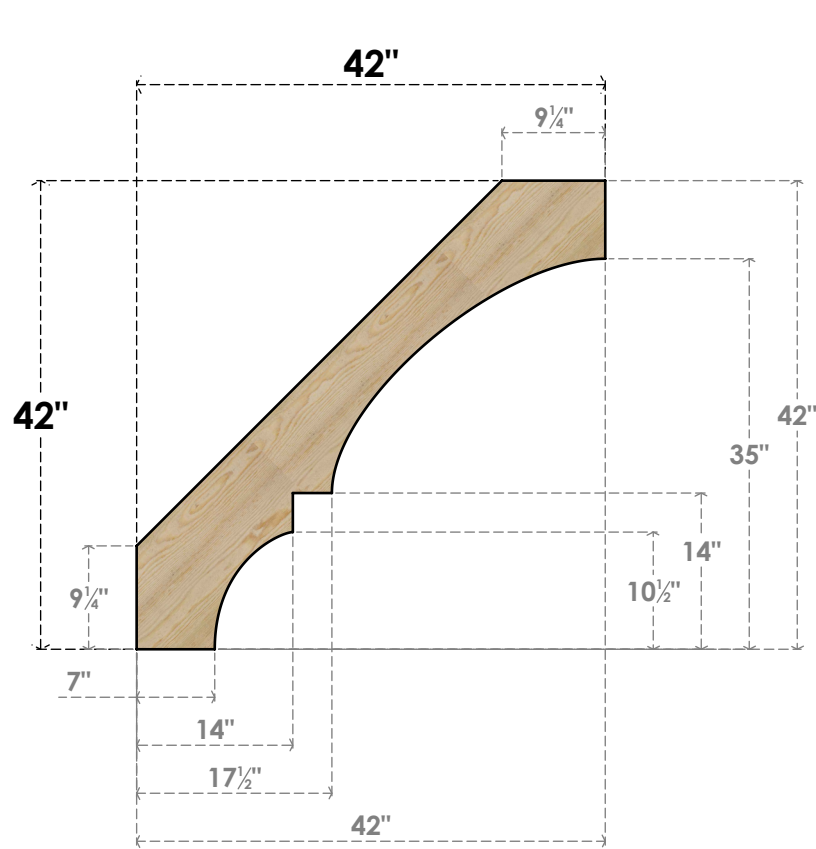

BRC06X42X42BOA00RDF

6"W X 42"D X 42"H BALBOA ROUGH SAWN BRACE, DOUGLAS FIR

SIDE

FRONT

EKENA MILLWORK
 2300 WEST MAIN ST.
 CLARKSVILLE, TX 75426
 TOLL FREE: 866-607-0453
 WWW.EKENAMILLWORK.COM

NOTES

1. INSTALLATION TO BE COMPLETED IN ACCORDANCE WITH MANUFACTURER'S SPECIFICATIONS.
2. DRAWING MAY NOT BE TO SCALE
3. THIS DRAWING IS INTENDED FOR DESIGN AND PLANNING PURPOSES ONLY.
4. ALL INFORMATION CONTAINED HEREIN WAS CURRENT AT THE TIME OF DEVELOPMENT BUT MUST BE REVIEWED AND APPROVED BY THE PRODUCT MANUFACTURER TO BE CONSIDERED ACCURATE.
5. PRODUCTS ARE NOT KILN DRIED. THIS ITEM IS UNIQUE AND WILL CONTAIN THE NATURAL VARIATIONS THAT THE WOOD SPECIES OFFERS. THIS MAY RESULT IN VARIATIONS UP TO 1/4"